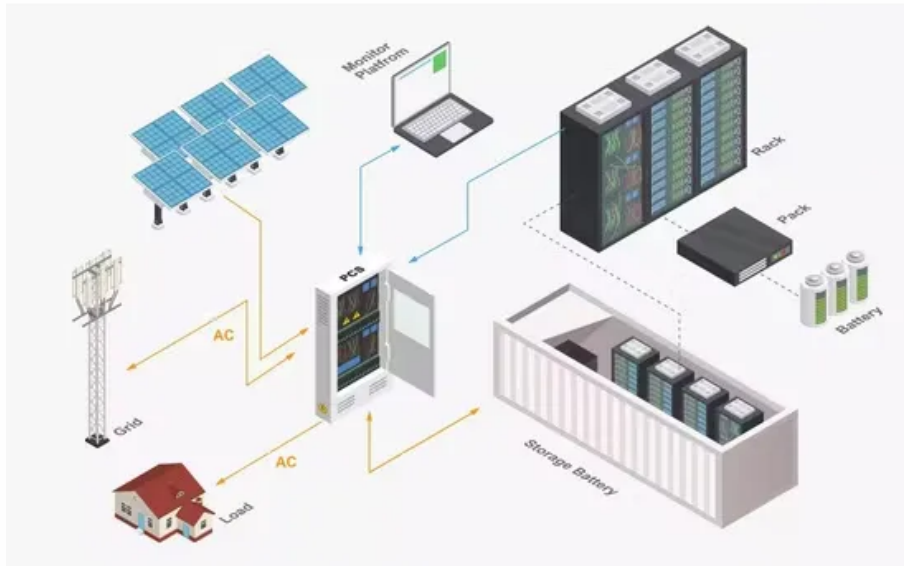

SolarInnovate Energy Solutions

Hot sale wholesale 4000 amp switchgear Factory

Hot sale wholesale 4000 amp switchgear Factory

Zhegui Electric Hot Sale Factory Direct 11kv Control Switchgear ...

Jul 18, 2025 · Zhegui Electric Hot Sale Factory Direct 11kv Control Switchgear Panel AC Metal-Enclosed Rmu Cabinet /Ring Main Unit, Find Details and Price about Switchgear Ring Main ...

Factory Price 220V 230V 380V 400V 3p 4p Fixed Type Drawer Type 4000 AMP

Oct 18, 2024 · Company Introduction:Shanghai People switchgear factory, established in 1983, is a large-scale manufacturing enterprise integrating R& D, production, sales and service of high ...

FLEXIBLE SETTING OF MULTIPLE WORKING MODES

Hot Sale Sealed High-Voltage Insulated AC High Voltage Switchgear ...

May 1, 2025 · A:High and low-voltage switchgear, ring main units (RMUs), distribution boxes, prefabricated substations, distribution transformers, integrated RMUs with primary and ...