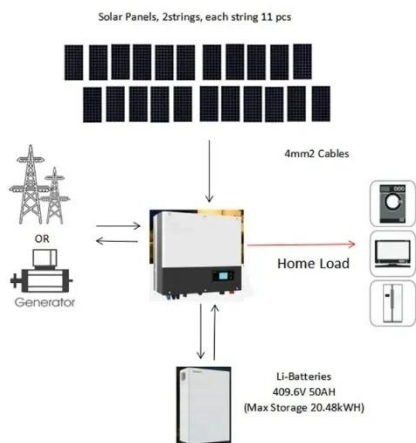

SolarInnovate Energy Solutions

Hot sale wholesale 4000 amp switchgear Factory

Hot sale wholesale 4000 amp switchgear Factory

Zhegui Electric Hot Sale Factory Direct 11kv Control Switchgear ...

Jul 18, 2025 · Zhegui Electric Hot Sale Factory Direct 11kv Control Switchgear Panel AC Metal-Enclosed Rmu Cabinet /Ring Main Unit, Find Details and Price about Switchgear Ring Main ...

Factory Price 220V 230V 380V 400V 3p 4p Fixed Type Drawer Type 4000 AMP

Oct 18, 2024 · Company Introduction:Shanghai People switchgear factory, established in 1983, is a large-scale manufacturing enterprise integrating R& D, production, sales and service of high ...

FLEXIBLE SETTING OF MULTIPLE WORKING MODES

Hot Sale Sealed High-Voltage Insulated AC High Voltage Switchgear ...

May 1, 2025 · A:High and low-voltage switchgear, ring main units (RMUs), distribution boxes, prefabricated substations, distribution transformers, integrated RMUs with primary and ...