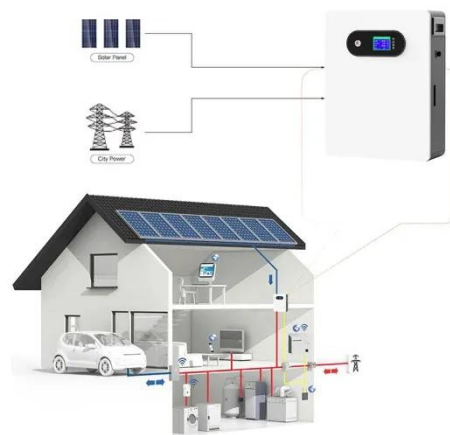

SolarInnovate Energy Solutions

Generators of the Gomel Power Plant in Belarus

Generators of the Gomel Power Plant in Belarus

China Machinery Engineering : Byelorussian Gomel Power Plant ...

Aug 15, 2017 · The project is located at Gomel City in the southeast of Belarus, involving building a 35MW steam - gas-fired power plant in the areas of the former No.4 boiler and its auxiliary ...

Gomel customs officers have stopped the illegal import of ...

Jun 18, 2025 · Gomel customs officers stopped the illegal import of more than 100 units of power tools and gasoline generators into the country during a special event on the Belarusian ...

Mitsubishi to supply gas turbine for cogeneration power plant in Belarus

Sep 15, 2015 · The GTCC project, which is being financed by the World Bank, calls for the refurbishing and modernization of the existing Gomel Combined Heat and Power Plant (CHP ...